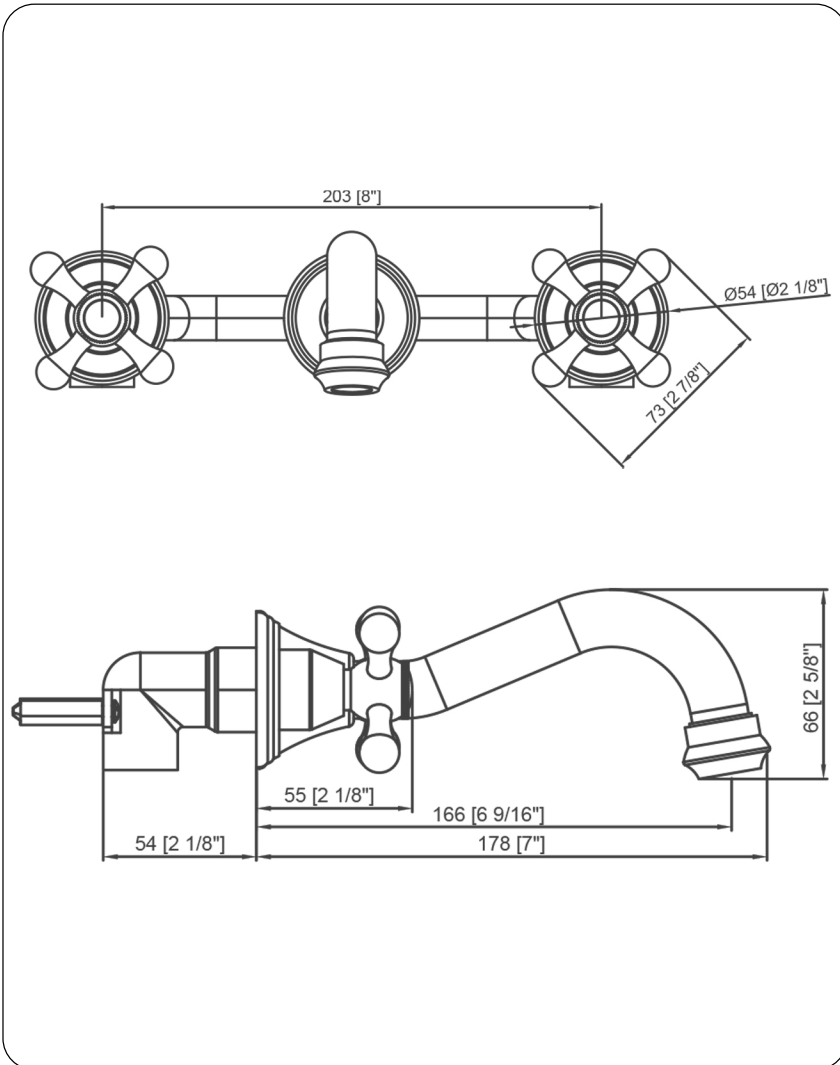

NOTES

Novatto reserves the right (1) to make changes in specifications and materials, and (2) to change or discontinue models, both without notice or obligation. Dimensions are for reference only, see www.Novatto.com for finish options and product availability.

Novatto Inc
TOLL FREE 844.404.4242
www.Novatto.com